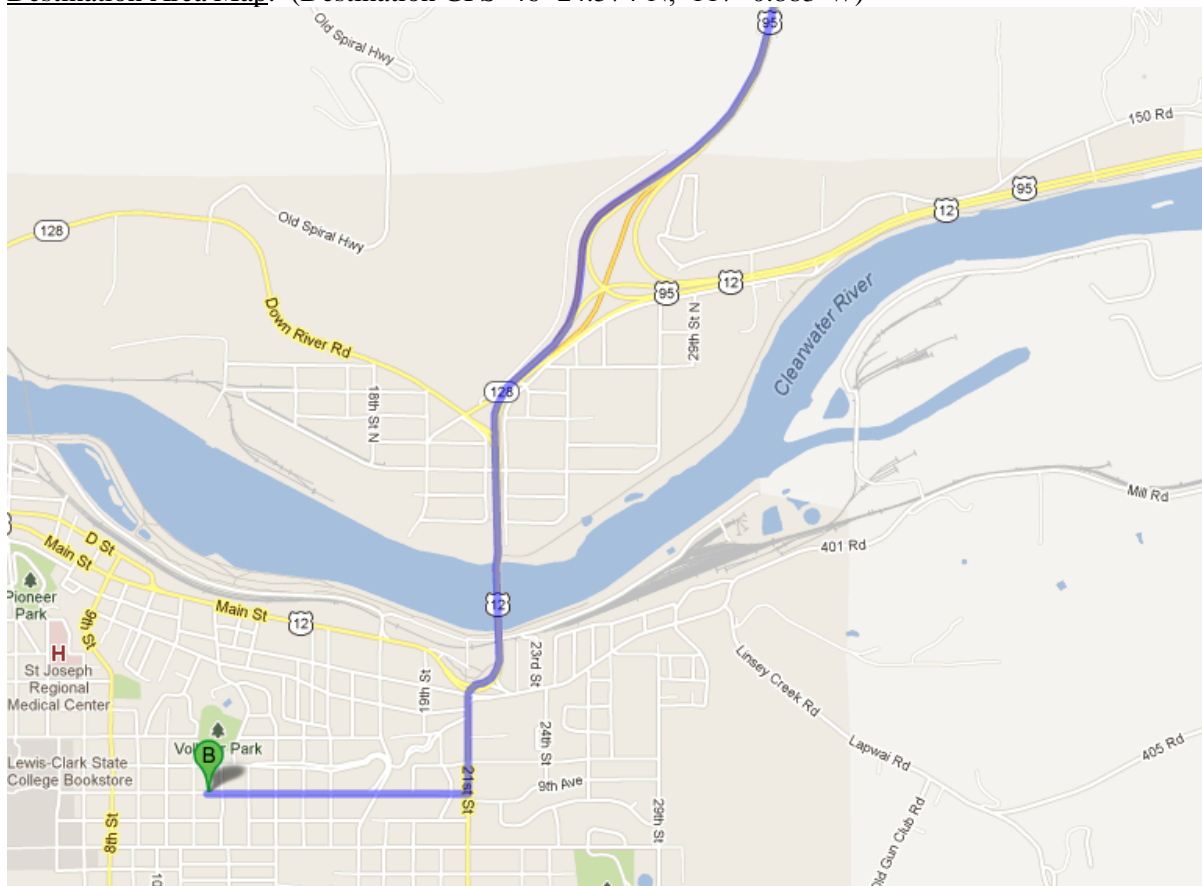

CdA Charter Tennis Team
Lewiston League Meet, 5/2/2015
Match Start Time: 9AM

Volunteer drivers needed! If you plan to drive to Lewiston on Saturday, please email me ASAP so that I can coordinate rides (csabatke@cd charter.org). If you are a Charter registered volunteer driver, please also tell me the number of available seats in your vehicle. Thank you!

We will meet at 6:15AM at Charter to coordinate the carpool to Lewiston.

Driving Instructions: Take **Highway 95** South to Lewiston. Near the bottom of the Lewiston Grade (big cliff), take **US Highway 12** west. After 1.6 miles turn slightly south (left) onto **21st Street**. After about 5 blocks turn west (right) on **11th Avenue**. The Lewiston High School tennis courts are on the north (right) side of the road near 13th Street.

Coach Sabatke Cell: 208.651.0483

Destination Area Map: (Destination GPS 46° 24.574'N, 117° 0.883'W)

Don't Forget to Bring

- tennis racket and uniform
- all-weather extra clothes, hat, sunscreen, sunglasses, etc.
- food, water, snacks, money
- things to do during long waits between matches